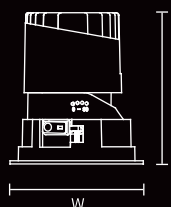

Ajustable

Φ120mm

Downlight sin borde

Ajustable sin borde

Φ120mm

Downlight

Ajustable

Φ120mm