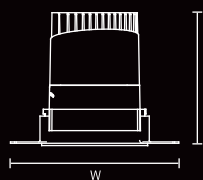

Ajustable

Φ120mm

Downlight sin borde

Ajustable sin borde

Φ120mm

Downlight

Ajustable

Φ120mm